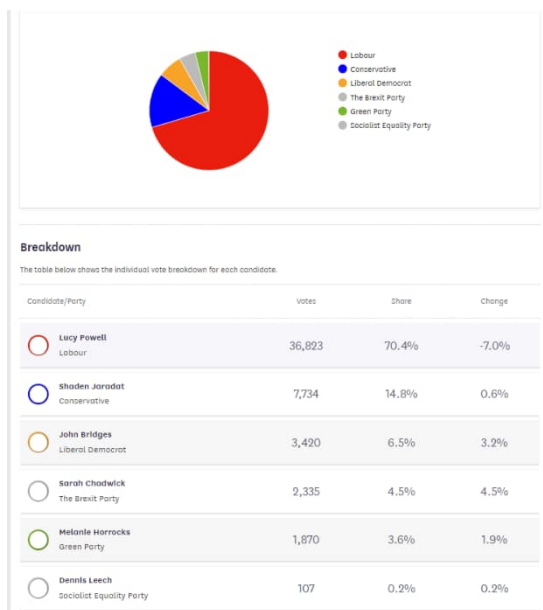

Greater Manchester Muslim Vote Parliamentary Candidate Recommendation

Constituency: Manchester Central

Background Information

Current Party: Labour (majority 29,000, 57% turnout, 2019)

Current MP: Lucy Powell - Shadow Leader of the House of Commons

How voted on Ceasefire: Abstained.

Muslim Electorate: 16,000 [Medium influence]

Electorate: 92,000

2019 Elections Results

Current Prospective Parliamentary

Ekua Bayunu Green Party		←
David Brown Brexit UK		
Farhan Hashemi Workers Party of Britain		
Albati Halonda Independent		
Sabena Khan Independent		
Sebastian Moore Natal Democratic Party		
Chris Northwood Liberal Democrats		
Lucy Powell Labour and Co-operative Party		
Caitriona Ryland Communist Party		
Scott Smith Conservative and Unionist Party		

Polling Prediction

Party	2019 Votes	2019 Share	Pred Votes	Chance of winning
LAB	26,129	63.2%	65.7%	LAB 100%
CON	8,763	21.2%	8.4%	CON 0%
LIB	2,621	6.3%	6.0%	LIB 0%
Reform	2,458	5.9%	13.1%	Reform 0%
Green	1,340	3.2%	5.7%	Green 0%
OTH	45	0.1%	1.0%	OTH 0%
LAB Majority	17,366	42.0%	52.6%	LAB Maj

Source : <https://www.electoralcalculus.co.uk/cgi-bin/calcwork23.py?seat=Manchester+Central>

GMMV Endorsement

Voting Objective – Tactical

We endorse the Green candidate, Ekua Bayunu, because:

- The objective is to demonstrate to Labour the support is withdrawn by local Muslims.
- Labour is overwhelmingly predicted to win, Labour stronghold.
- Both LibDem candidate is a local councillor, and Green candidates has marginal strong support base (from previous local election results)
- Both Green party and LibDem party has consistently called for a Ceasefire in Gaza.
- Significant number of candidates, with no evidence of strong community backing, for independent candidates, likely to disperse the non-labour votes.